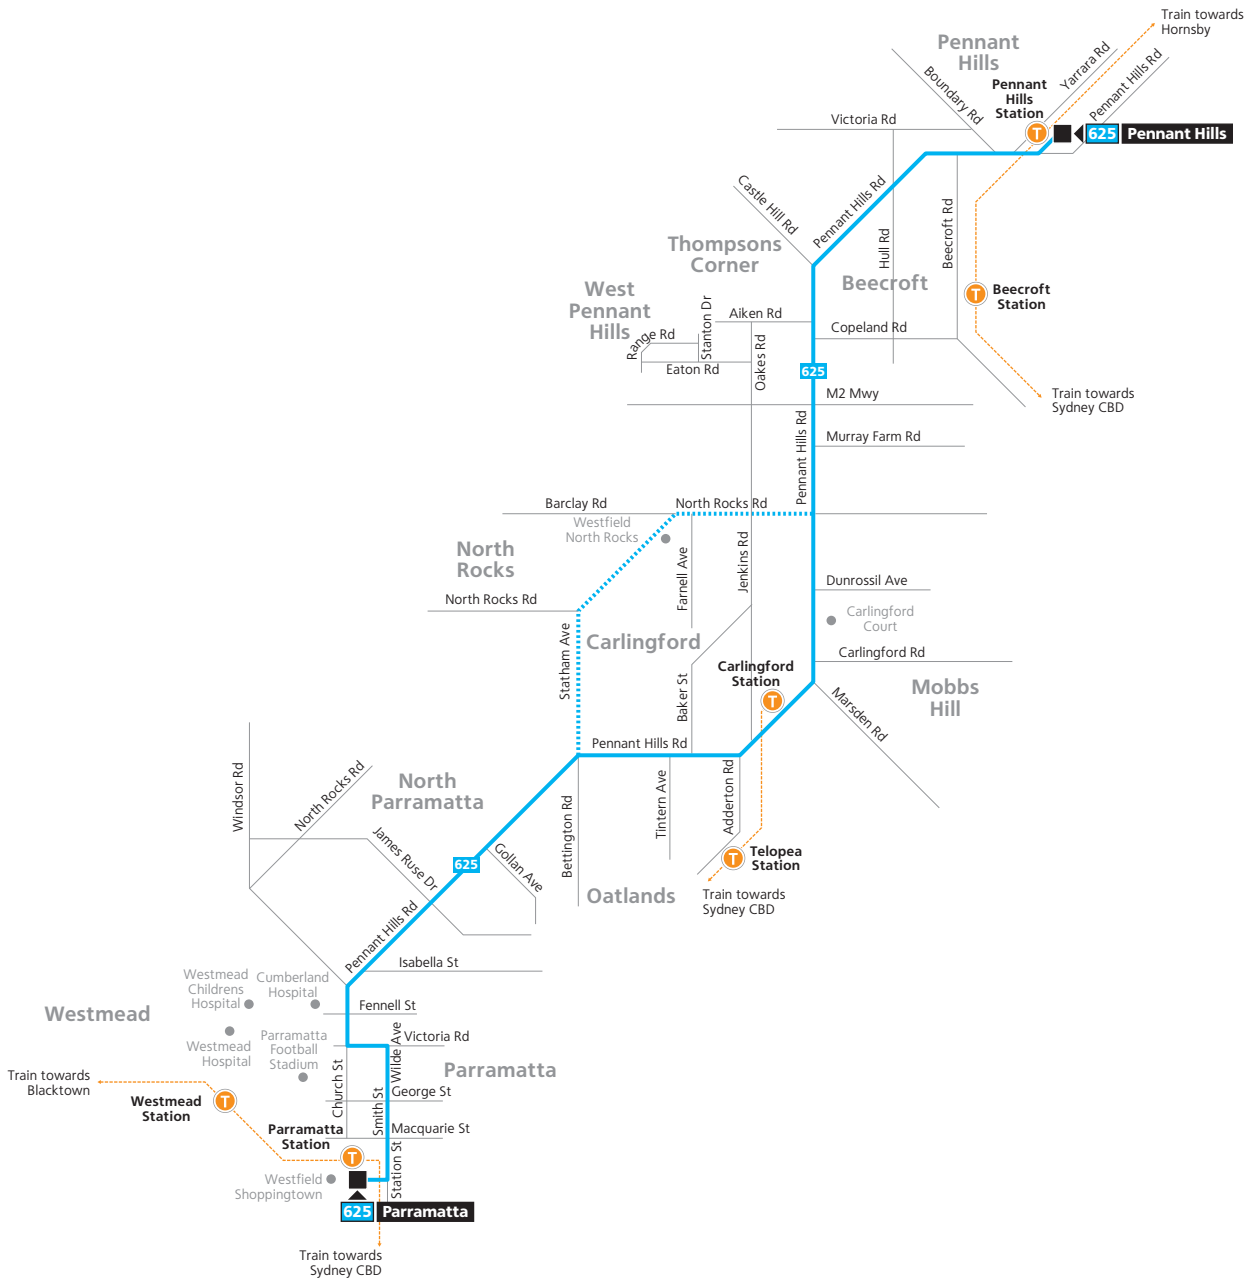

Route 625

Legend

- Bus route
- 625 Bus route number
- Bus route start/finish
- —T— Train line/station

Diagrammatic Map
Not to Scale
North