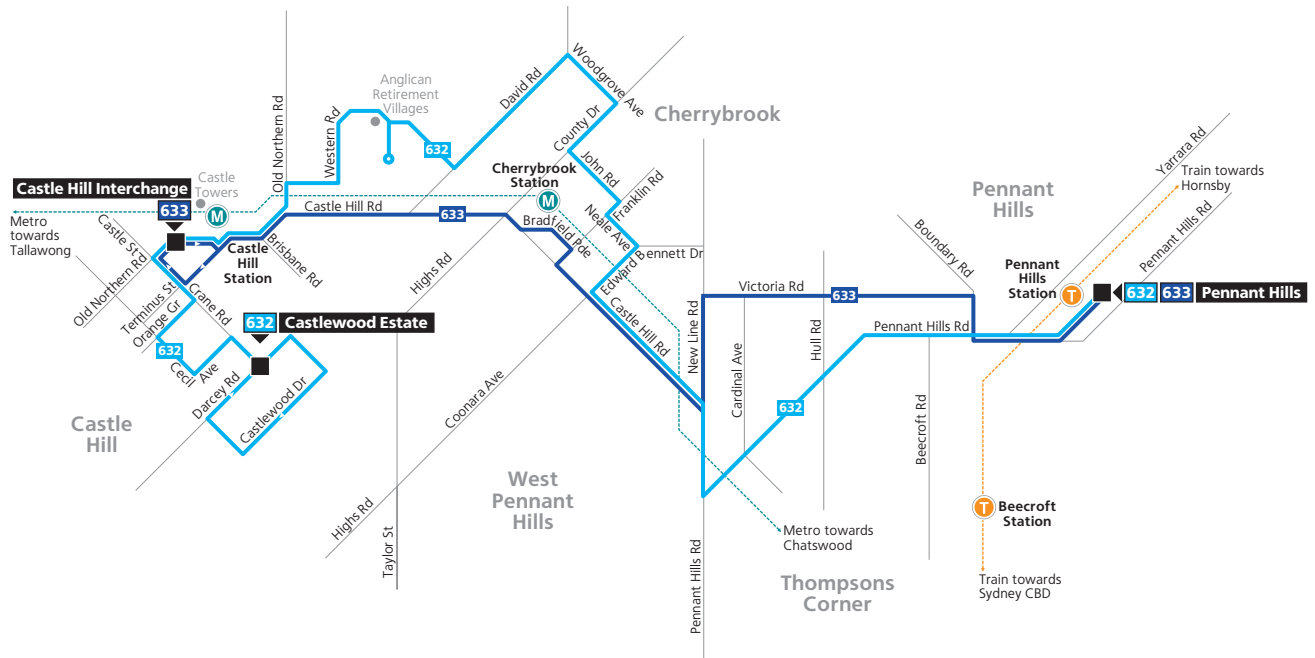

Routes 632, 633

Legend

- Bus route
- 632 Bus route number
- Bus route start/finish
- M Metro line/station
- T Train line/station

Diagrammatic Map
Not to Scale
North