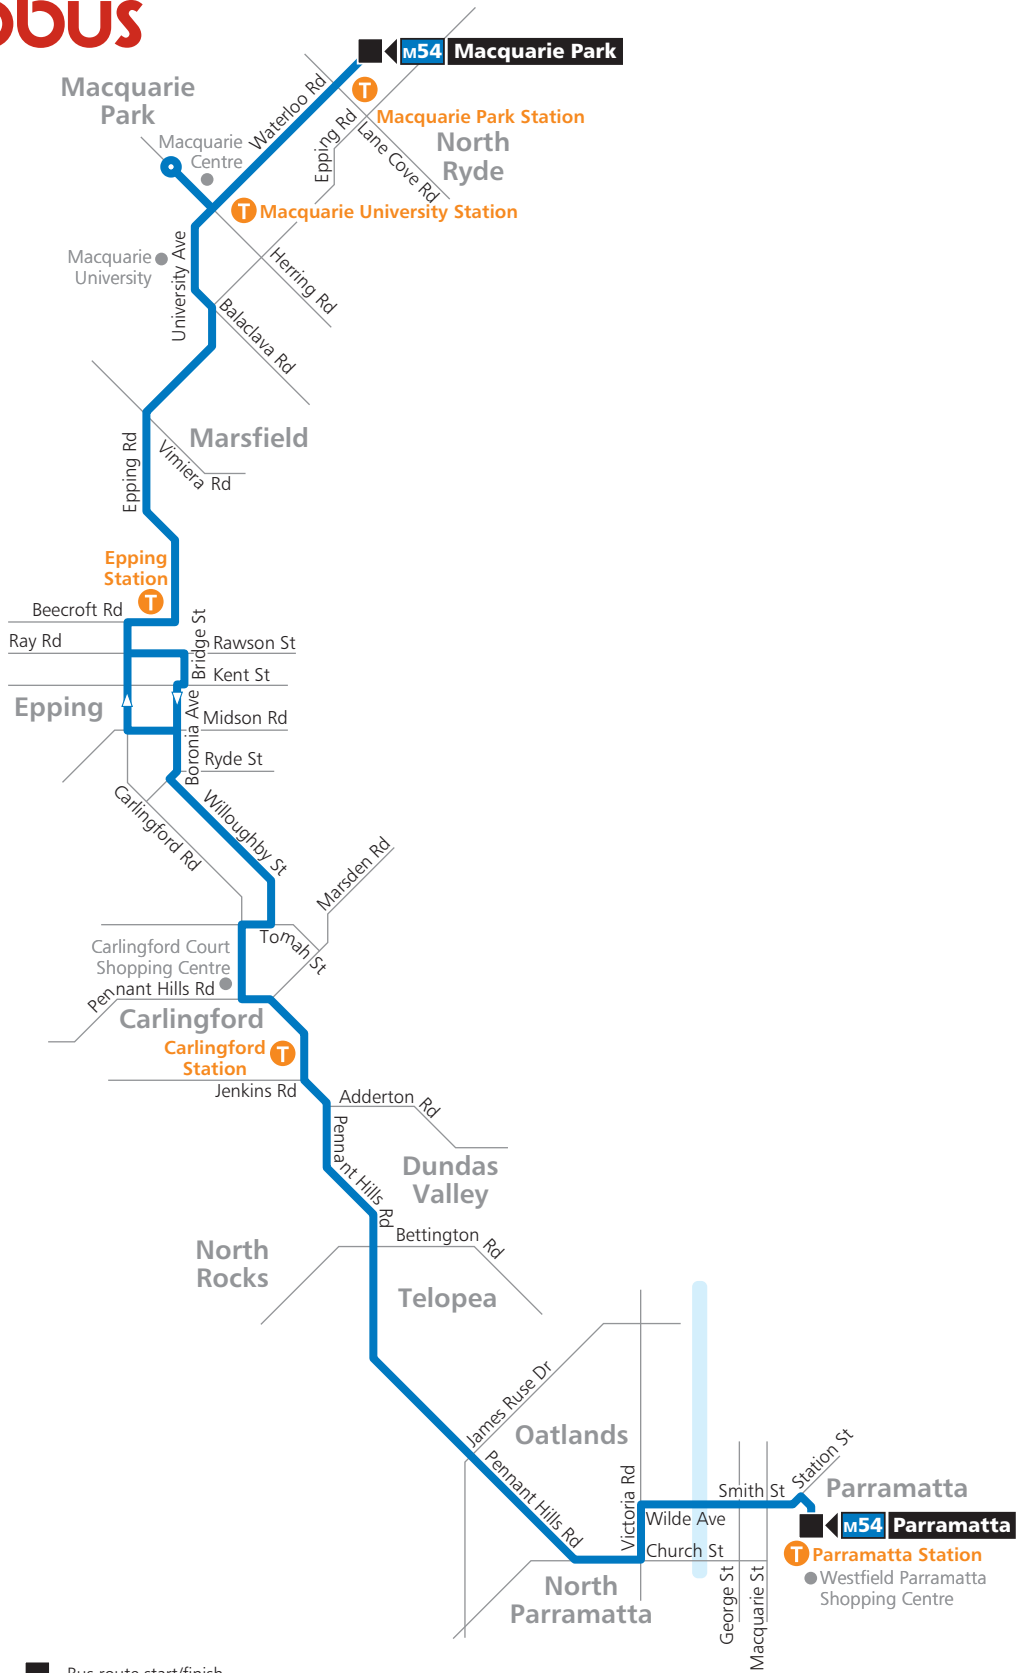

| Monday to Friday | ♿ | ♿ | ♿ | ♿ | ♿ | ♿ | ♿ | ♿ | ♿ |
|---|-------|-------|-------|-------|-------|-------|-------|-------|-------|
| Macquarie Park Station | 17:50 | 18:00 | 18:10 | 18:20 | 18:30 | 18:40 | 18:50 | 19:00 | 19:10 |
| Macquarie Centre, Macquarie Park | 17:59 | 18:09 | 18:18 | 18:28 | 18:38 | 18:48 | 18:57 | 19:07 | 19:17 |
| Macquarie University Campus Interchange, Macquarie Park | 18:03 | 18:13 | 18:21 | 18:31 | 18:41 | 18:51 | 19:00 | 19:10 | 19:20 |
| Epping Rd after Vimiera Rd, Marsfield | 18:08 | 18:18 | 18:26 | 18:36 | 18:46 | 18:56 | 19:05 | 19:15 | 19:25 |
| Epping Station | 18:20 | 18:28 | 18:36 | 18:46 | 18:53 | 19:03 | 19:11 | 19:21 | 19:29 |
| Willoughby St after Ryde St, Epping | 18:26 | 18:34 | 18:42 | 18:52 | 18:59 | 19:09 | 19:17 | 19:27 | 19:35 |
| Pennant Hills Rd opp Lloyds Ave, Carlingford | 18:36 | 18:44 | 18:50 | 19:00 | 19:07 | 19:17 | 19:25 | 19:35 | 19:43 |
| Pennant Hills Rd after Hunterford Cr, Oatlands | 18:41 | 18:49 | 18:55 | 19:05 | 19:12 | 19:22 | 19:30 | 19:40 | 19:48 |
| Parramatta Station | 18:54 | 19:02 | 19:08 | 19:18 | 19:25 | 19:35 | 19:43 | 19:52 | 20:00 |

Route m54

metrobus

Legend

- Bus route
- Bus route start/finish
- Bus route number
- Train station

Diagrammatic Map
Not to Scale