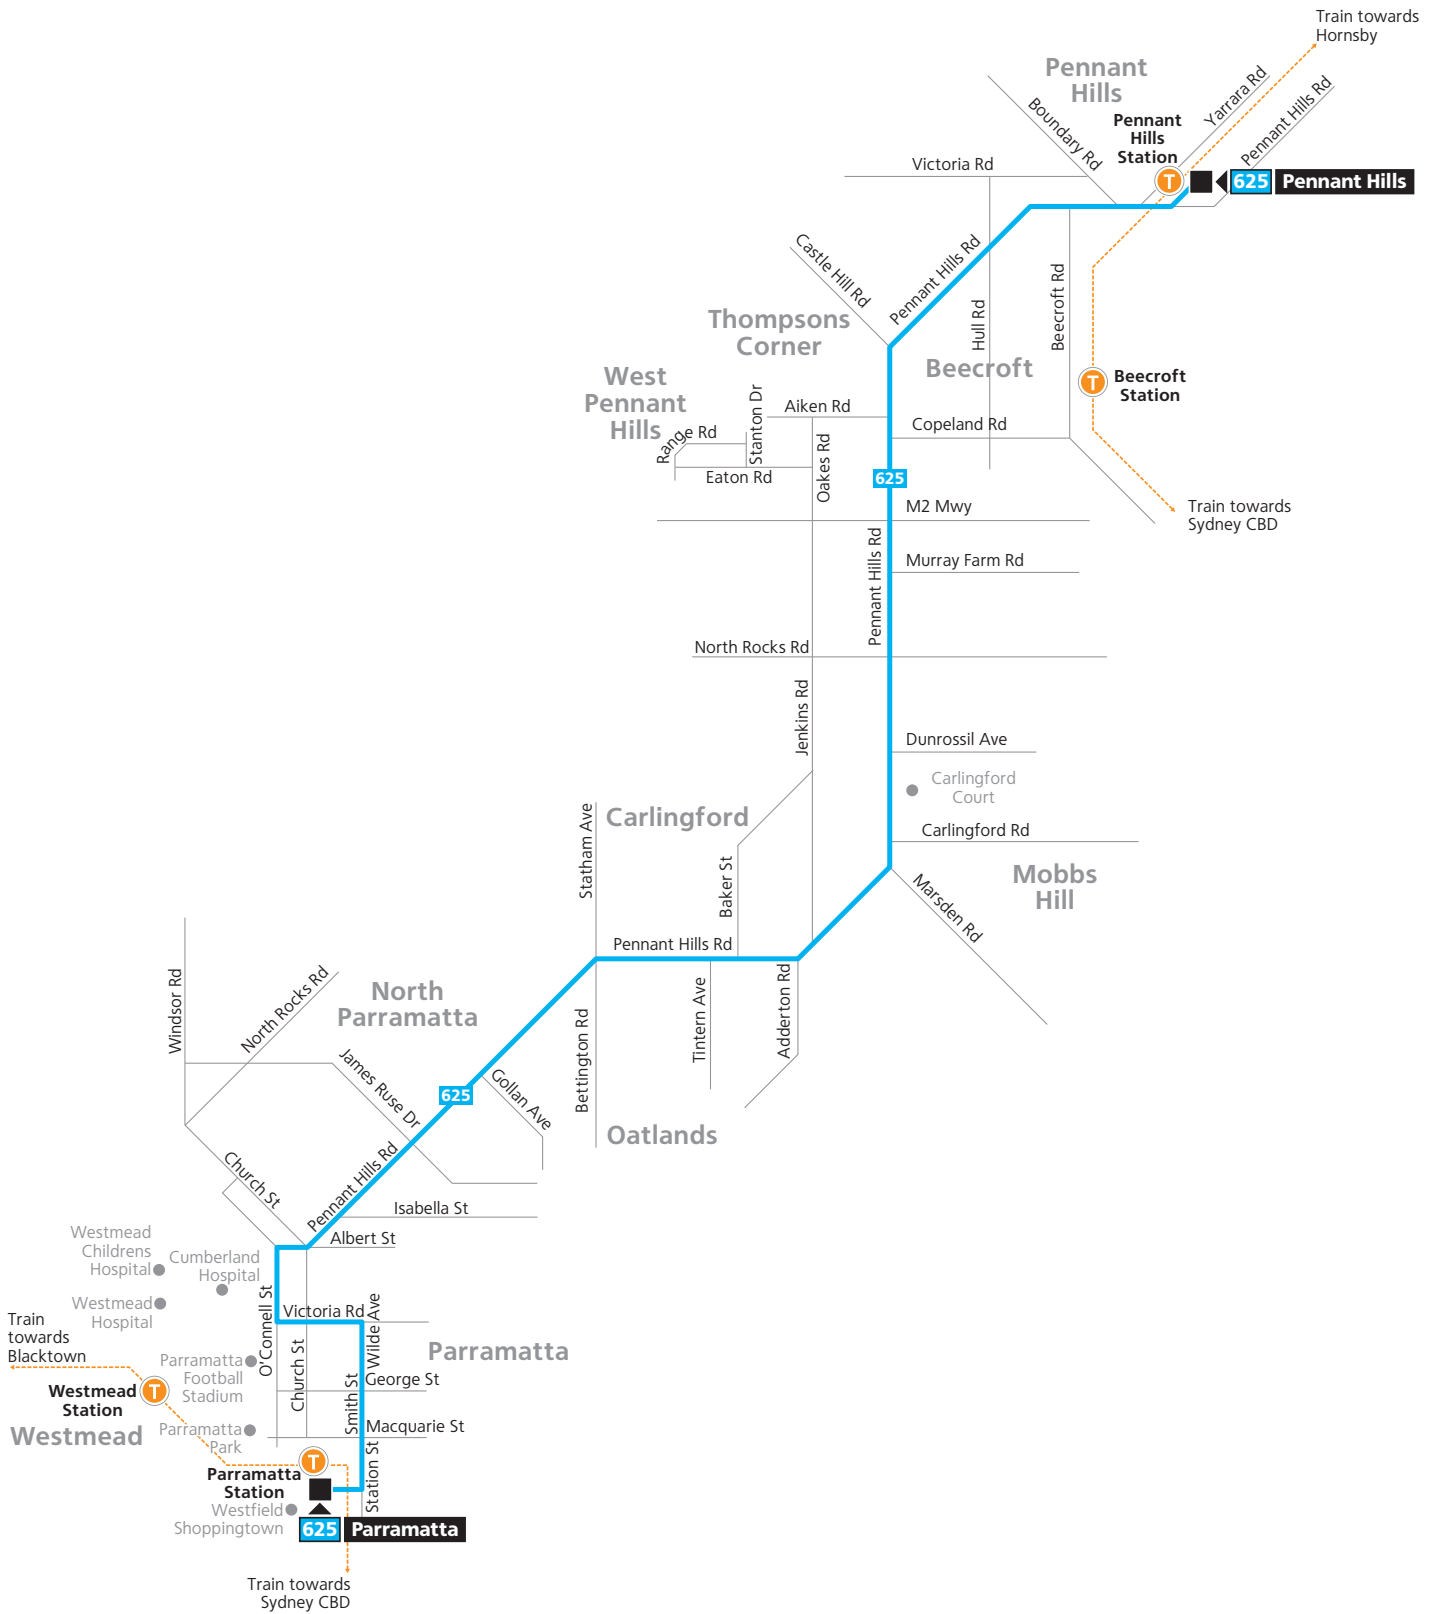

Route 625

Legend

- Bus route
- Bus route start/finish
- 625 Bus route number
- T Train line/station

Diagrammatic Map
Not to Scale