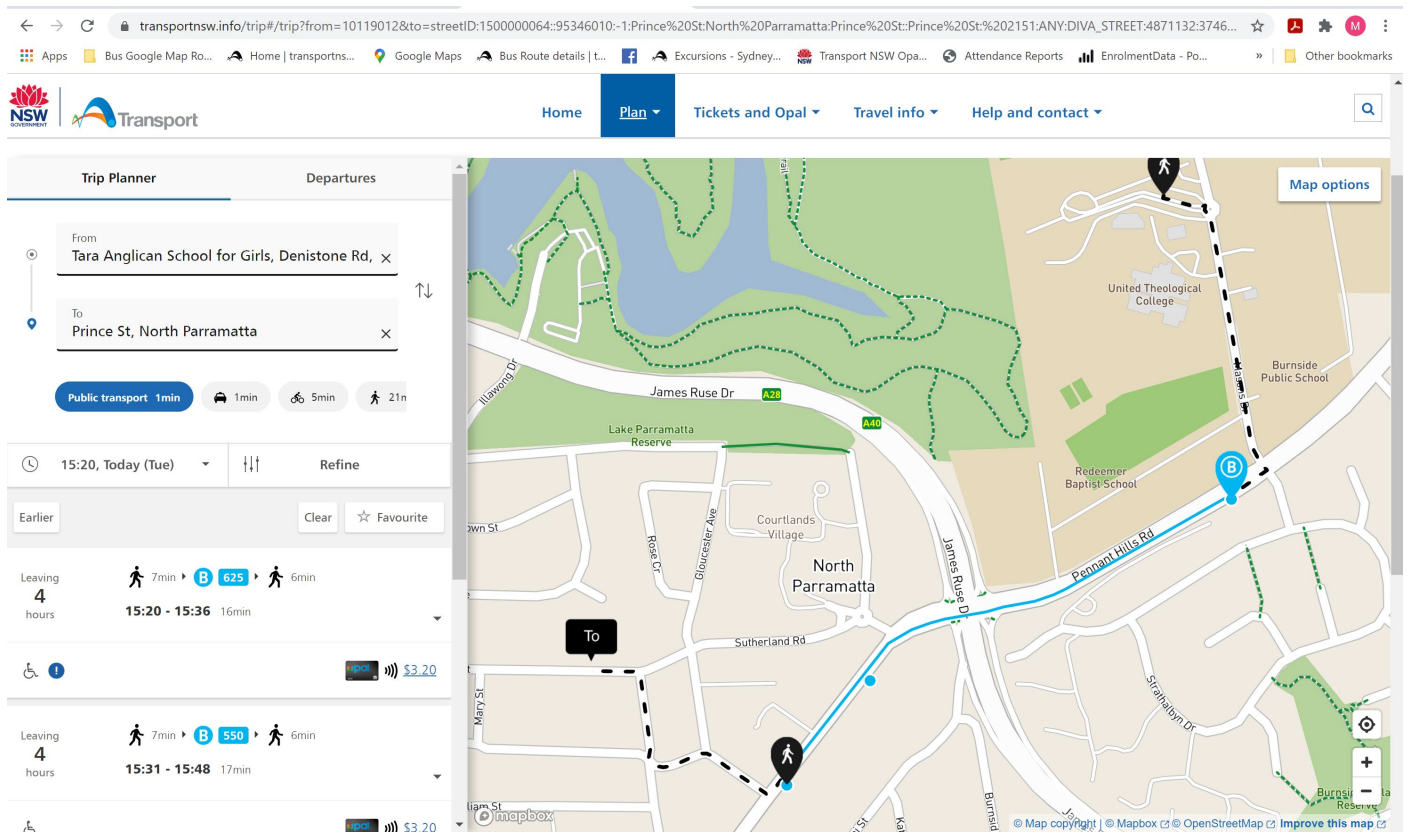

How to plan a trip to tara using Transport NSW Trip Planner

Go to the Transport NSW website <https://transportnsw.info/#/>

Enter the address you will be travelling to and then select more options

Change the time from now to the leaving time as the end of the school day 15:20

12/01/2021

How to plan a trip to tara using Transport NSW Trip Planner

Then select Refine tab this is where you specify School bus

Public transport options (i)

- Metro
- Train
- Bus
- Ferry
- Light rail
- Coach
- School bus

Apply these selections and a list of buses will be shown.

During holidays they may not be displayed as it is a live site and only shows 2 week into the future

Click on the bus number you prefer and it will show on the map on the right hand side

The icon showing the type of service is displayed so that you can tell if it is a regular commuter bus or a School bus

The dotted lines means there is a walk involved.