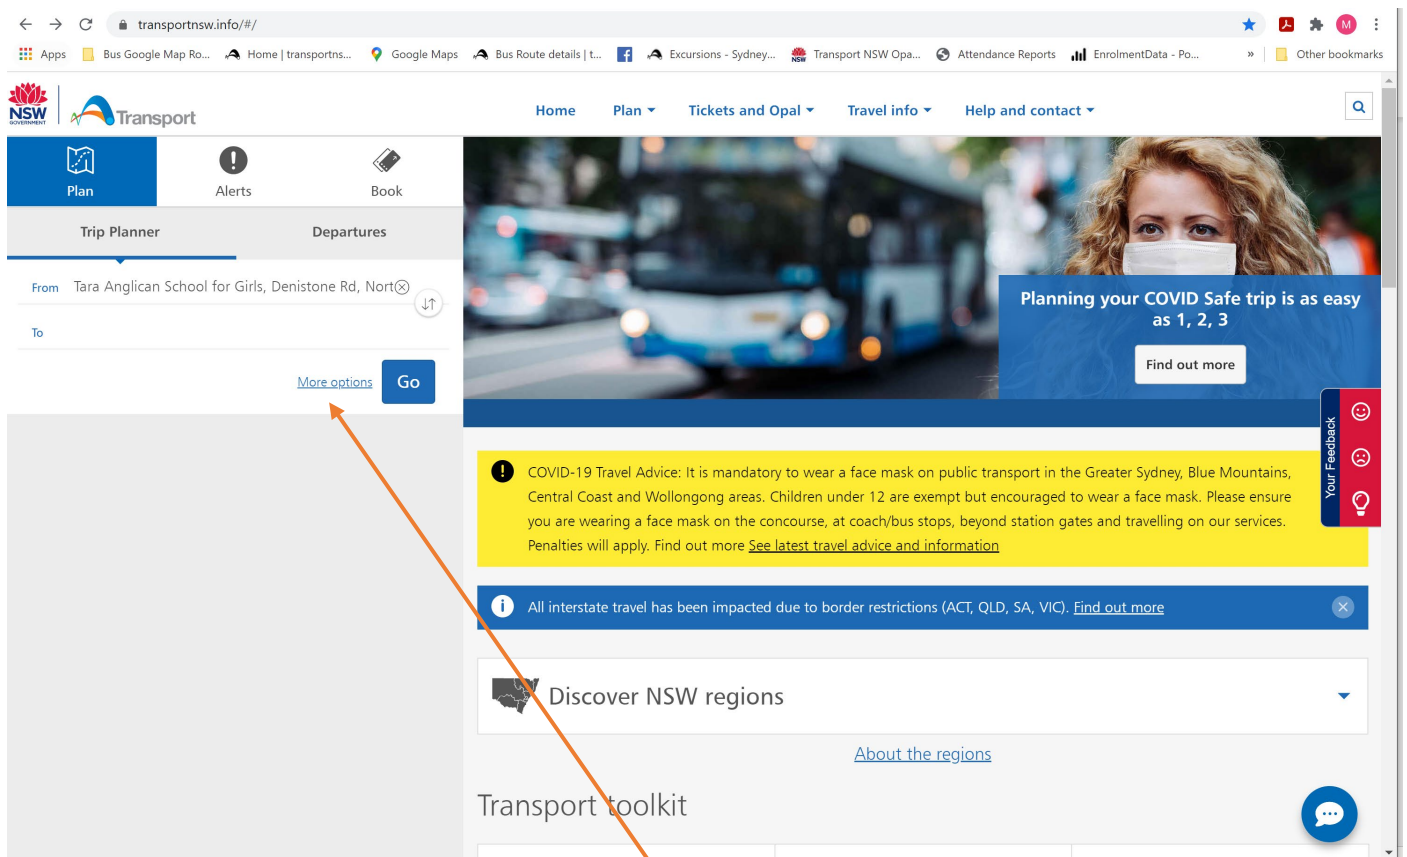

How to plan a trip to tara using Transport NSW Trip Planner

Go to the Transport NSW website <https://transportnsw.info/#/>

Enter the address you will be travelling to and then select more options

Change the time from now to the leaving time as the end of the school day 15:20

12/01/2021

How to plan a trip to tara using Transport NSW Trip Planner

Then select Refine tab this is where you specify School bus

Public transport options (i)

- Metro
- Train
- Bus
- Ferry
- Light rail
- Coach
- School bus

Apply these selections and a list of buses will be shown.

During holidays they may not be displayed as it is a live site and only shows 2 week into the future

Click on the bus number you prefer and it will show on the map on the right hand side

The icon showing the type of service is displayed so that you can tell if it is a regular commuter bus or a School bus

The dotted lines means there is a walk involved.