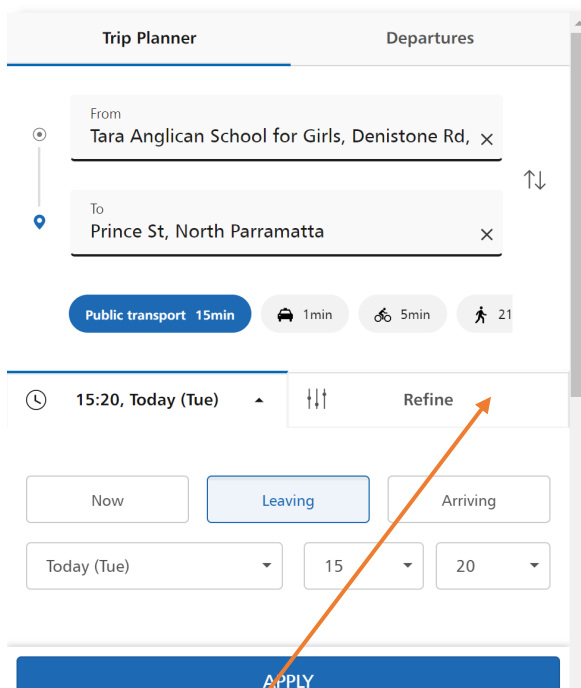

How to plan a trip to tara using Transport NSW Trip Planner

Go to the Transport NSW website <https://transportnsw.info/#/>

Enter the address you will be travelling to and then select more options

Change the time from now to the leaving time as the end of the school day 15:20

12/01/2021

How to plan a trip to tara using Transport NSW Trip Planner

Then select Refine tab this is where you specify School bus

Public transport options (i)

- Metro
- Train
- Bus
- Ferry
- Light rail
- Coach
- School bus

Apply these selections and a list of buses will be shown.

During holidays they may not be displayed as it is a live site and only shows 2 week into the future

Click on the bus number you prefer and it will show on the map on the right hand side

The icon showing the type of service is displayed so that you can tell if it is a regular commuter bus or a School bus

The dotted lines means there is a walk involved.