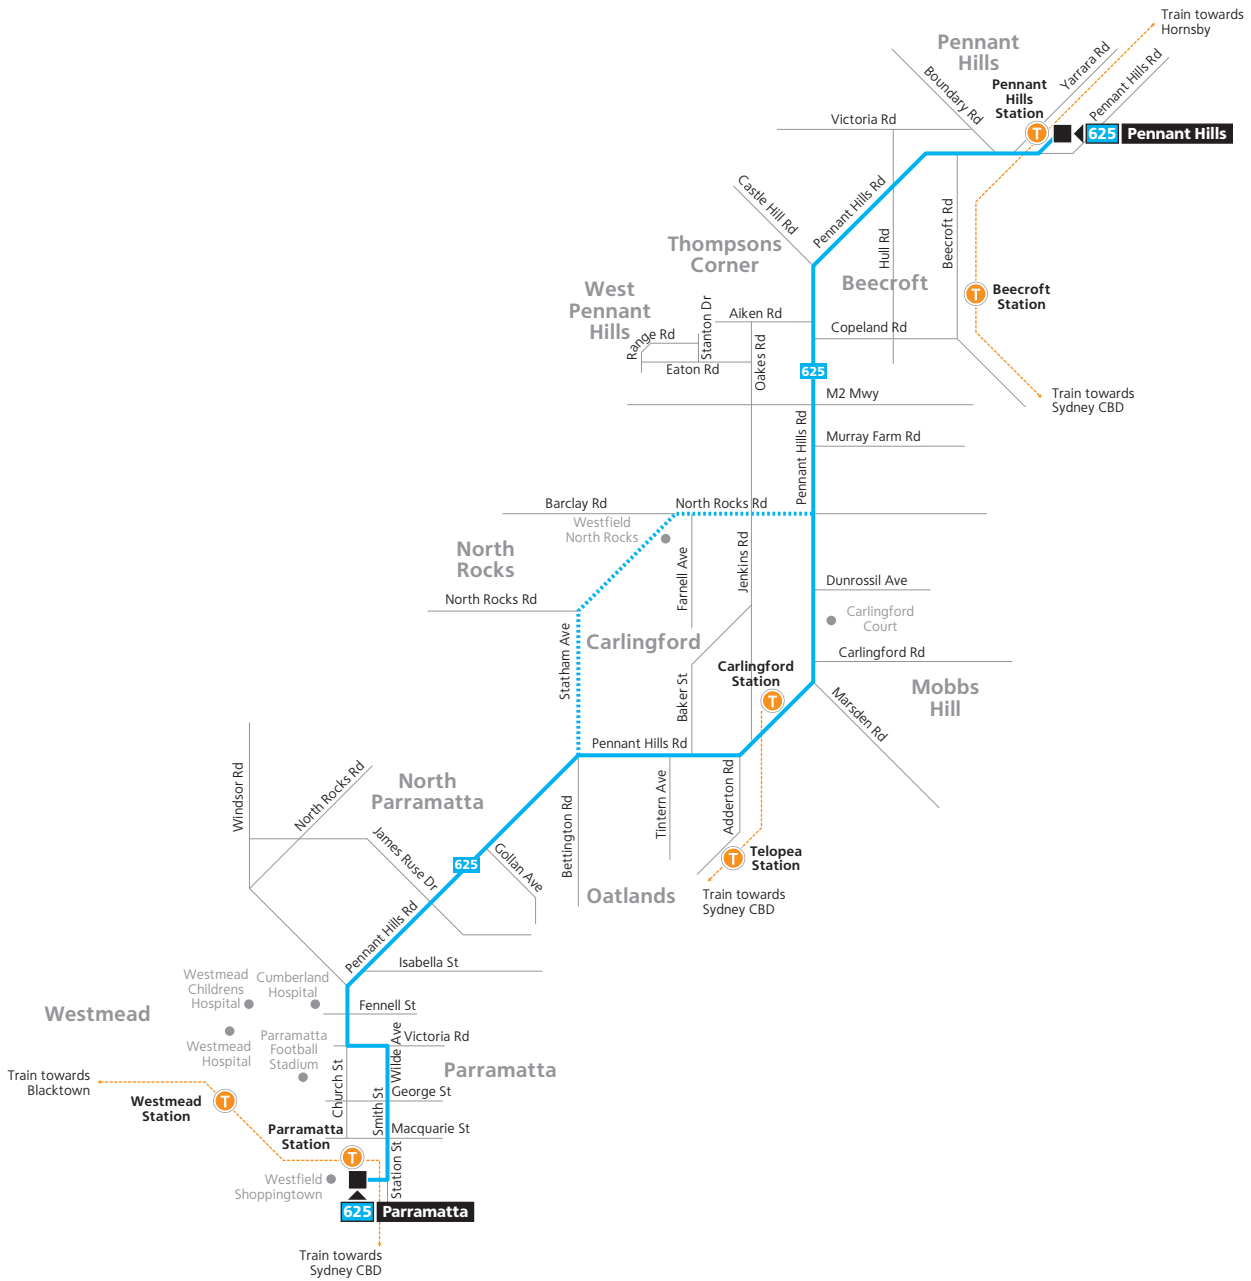

Route 625

Legend

- Bus route
- Bus route start/finish
- Bus route number
- Train line/station

Diagrammatic Map
Not to Scale
North